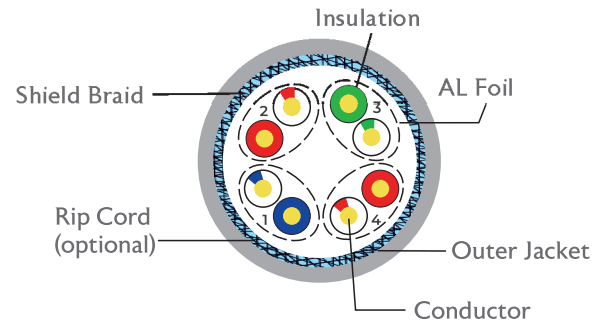

Cat 8 4-Pair S/FTP Cable

⚡ Features

Standards :

- UL Subject 444, ANSI/TIA 568C.2, ANSI/TIA 568.2D, ISO / IEC 11801-1, IEC 61156-9, YD/T1019-2013, EN50288-4-1

Application :

- 100Base - Tc 155 Mbps ATM
- 100Base - TX 622 Mbps ATM
- 100VGAnyLAN 10GB Ethernet
- 1000Base - TX 25GB Base - T
- 1000Base-T 40GB Base - T
- 1000Base-TX

Cross Section Diagram

Mechanical Information

Operating Temperature	-20 ~ 75°C
Maximum Pulling Force	110N
Minimum Bending Radius	10 X O.D.
Flame Test	PVC: CMX/CM/CMG/CMR LSZH: CPR-B2ca/Cca/Dca/Eca/Fca

Product Structure

Product Name	CAT 8 4Pair S/FTP CABLE
Conductor	22AWG
Number of Pairs	4
Nominal Conductor Dimension	0.63 ± 0.02mm
Insulation Material	Skin-Foam-Skin
Nominal Insulation Dimension	1.60 ± 0.05mm
Color Code	White&Blue/Blue White&Orange/Orange White&Green/Green White&Brown/Brown
Individual Shield & Material	AL Foil
Outer Shield & Material	Braided Wire
Drain Wire	No
Outer Jacket Material	PVC/LSZH
Ripcord	Optional
Nominal Cable Diameter	8.50 ± 0.30mm

Ordering Information

Part Number	Product Description
RF1-8SFPV-5 <CC>	Cat 8 S/FTP Twisted 4 pairs solid cable, PVC Sheath, 500 Mtr/ Roll, <Color>
RF1-8SFLZ-5 <CC>	Cat 8 S/FTP Twisted 4 pairs solid cable, LSZH Sheath, 500 Mtr/ Roll, <Color>