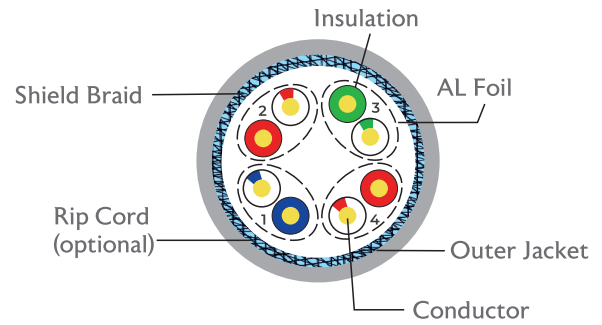

Cat 7A 4-Pair S/FTP Cable

Features

Standards :

- UL Subject 444, ANSI/TIA 568C.2 ISO / IEC 1180-1, IEC 61156-5

Application :

- 100Base - Tc 155 Mbps ATM
- 100Base - TX 622 Mbps ATM
- 100VGAnyLAN 10GB Ethernet
- 1000Base - TX
- 1000Base - T

Cross Section Diagram

Mechanical Information

Operating Temperature	-20 ~ 75°C
Maximum Pulling Force	110N
Minimum Bending Radius	8 X O.D.
Flame Test	PVC: CMX/CM/CMG/CMR LSZH: B2ca/Cca/Dca/Eca/Fca

Product Structure

Conductor	23AWG
Number of Pairs	4
Nominal Conductor Dimension	0.57 ± 0.02mm
Insulation Material	Skin-Foam-Skin
Nominal Insulation Dimension	1.40 ± 0.05mm
Color Code	White&Blue/Blue White&Orange/Orange White&Green/Green White&Brown/Brown
Individual Shield & Material	AL Foil
Outer Shield & Material	Braided Wire
Drain Wire	Yes
Outer Jacket Material	PVC/LSZH
Ripcord	Optional
Nominal Cable Diameter	7.50 ± 0.30mm

Ordering Information

Part Number	Product Description
RF1-7ASFPV-5 <CC>	Cat 7A S/FTP Twisted 4 pairs solid cable, PVC Sheath, 500 Mtr/ Box, <Color>
RF1-7ASFFLZ-5 <CC>	Cat 7A S/FTP Twisted 4 pairs solid cable, LSZH Sheath, 500 Mtr/ Box, <Color>