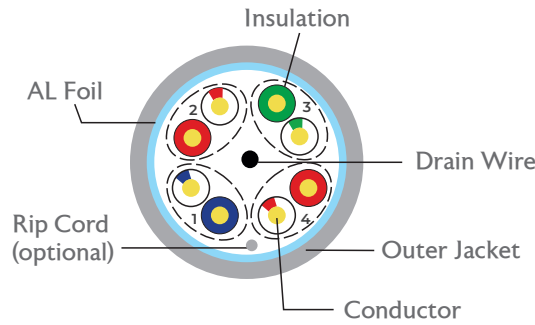

Cat 6A 4-Pair U/FTP Cable

Standards

UL Subject 444, ANSI/TIA 568C.2, ANSI/TIA 568C.2-D, ISO / IEC 11801, IEC 61156 - 5, YD/T1019-2013

Applications

- 100 BASE - TC
- 100 BASE - TX
- 100VG - Any LAN
- 1000 BASE - T
- 1000 BASE - TX
- 155 Mbps ATM
- 622 Mbps ATM
- 10GB Ethernet

Cross Section Diagram

Mechanical Information

Operating Temperature	-20 - 75°C
Maximum Pulling Force	110N
Minimum Bending Radius	8 X O.D.
Flame Test	PVC: CMX/CM/CMG/CMR LSZH: CPR-Eca/Fca/B2ca/Cca/Dca

Product Structure

Conductor	23AWG
Number of Pairs	4
Nominal Conductor Dimension	0.57 ± 0.02mm
Insulation Material	Skin-Foam-Skin
Nominal Insulation Dimension	1.34 ± 0.05mm
Color Code	White&Blue/Blue White&Orange/Orange White&Green/Green White&Brown/Brown
Individual Shield & Material	AL Foil
Outer Shield & Material	No
Drain Wire	Yes
Outer Jacket Material	PVC/LSZH
Ripcord	Optional
Nominal Cable Diameter	7.50 ± 0.30mm

Ordering Information

Part Number	Product Description
RF1-6AUFPV-5 <CC>	Cat 6A U/FTP Twisted 4 pairs solid cable, PVC Sheath, 500 Mtr/ Roll, <Color>
RF1-6AUFLZ-5 <CC>	Cat 6A U/FTP Twisted 4 pairs solid cable, LSZH Sheath, 500 Mtr/ Roll, <Color>