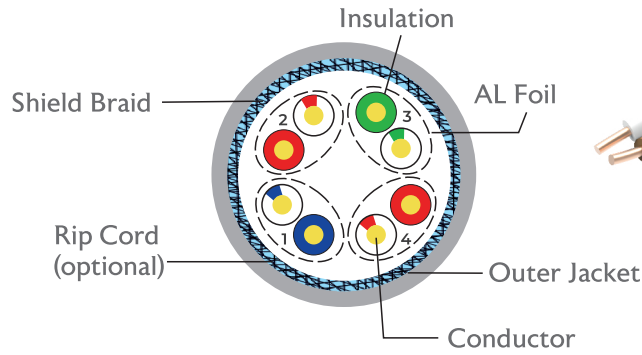

# Cat 6A 4-Pair S/FTP Cable

## Applications

- 100 BASE - TC
- 100 BASE - TX
- 100VG - Any LAN
- 1000 BASE - T
- 1000 BASE - TX
- 155 Mbps ATM
- 622 Mbps ATM
- 10GB Ethernet

**Cross Section Diagram**

## Ordering Information

Part Number	Product Description
RF1-6ASFPV-5 <CC>	Cat 6A S/FTP Twisted 4 pairs solid cable, PVC Sheath, 500 Mtr/ Roll, <Color>
RF1-6ASFLZ-5 <CC>	Cat 6A S/FTP Twisted 4 pairs solid cable, LSZH Sheath, 500 Mtr/ Roll, <Color>