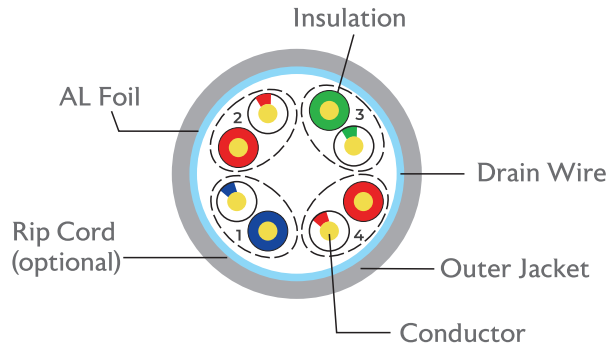

Cat 6A 4-Pair F/FTP Cable

Standards

UL Subject 444, ANSI/TIA 568C.2, ANSI/TIA 568C.2-D, ISO / IEC 11801, IEC 61156 - 5, YD/T1019-2013

Applications

- 100 BASE - TC
- 100 BASE - TX
- 100VG - Any LAN
- 1000 BASE - T
- 1000 BASE - TX
- 155 Mbps ATM
- 622 Mbps ATM
- 10GB Ethernet

Cross Section Diagram

Mechanical Information

Operating Temperature	-20 ~ 75°C
Maximum Pulling Force	110N
Minimum Bending Radius	8 X O.D.
Flame Test	PVC: CMX/CM/CMG/CMR LSZH: CPR-Eca/Fca/Cca/Dca

Product Structure

Conductor	23AWG
Number of Pairs	4
Nominal Conductor Dimension	0.57 ± 0.02mm
Insulation Material	Skin-Foam-Skin
Nominal Insulation Dimension	1.34 ± 0.05mm
Color Code	White&Blue/Blue White&Orange/Orange White&Green/Green White&Brown/Brown
Individual Shield & Material	AL Foil
Outer Shield & Material	Braided Wire
Drain Wire	Yes
Outer Jacket Material	PVC/LSZH
Ripcord	Optional
Nominal Cable Diameter	7.50 ± 0.30mm

Ordering Information

Part Number	Product Description
RF1-6AFFPV-5 <CC>	Cat 6A F/FTP Twisted 4 pairs solid cable, PVC Sheath, 500 Mtr/ Roll, <Color>
RF1-6AFFLZ-5 <CC>	Cat 6A F/FTP Twisted 4 pairs solid cable, LSZH Sheath, 500 Mtr/ Roll, <Color>